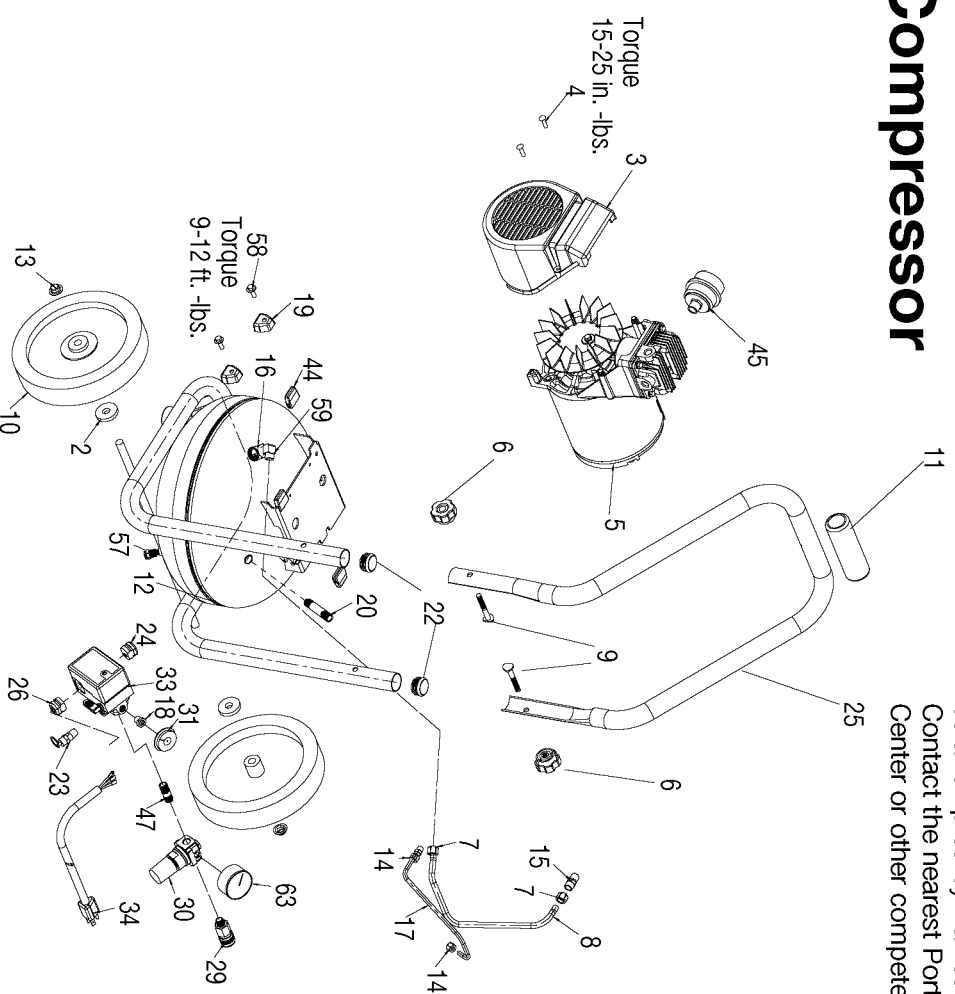

Parts List for C2150 Type 0

Item Number	Part Number	Description	Qty Required
2	D28280	SPACER 1.50 OD .50 I	2
3	D20653	SHROUD MINI P-C GRAY	1
4	ACG-408	ASSY FASTENER	2
5	000000-00	No Longer Available	1
6	16471	KNOB .313-18 NUT	2
7	SSP-7813	ASSY NUT SLEEVE 3/8	2
8	AC-0620	TUBE OUTLET PANCAKE	1
9	D28277	BOLT 5/16-18X2.25 SA	2
10	D23138	WHEEL 9 BLACK SEMI-P	2
11	D28281	GRIP 1.25 OD TUBE FO	1
12	000000-00	No Longer Available	1
13	W137	NUT .50 PAL	2
14	SSP-7811	ASSY NUT SLEEVE 1/4	2
15	SSP-6050	CONNECTOR MALE 1/4NP	1
16	D24880	VALVE CHECK 1/2NPT X	1
17	D23706	TUBE	1
18	SSP-6021	BUSHING REDUCER 1/8-	1
19	ACG-18	CUP SADDLE MOUNT	2
20	D24888	NIPPLE .25NPT X 2.5	1
22	D21197	PLUG TUBE 1.25 OD 18	2
23	D20114	VALVE SAFETY 175 .25	1
24	SSW-7367	BUSHING STRAIN RELIE	1
24	438010040063	HEYCO BUSHINGS	1
25	D28130	HANDLE 1.25OD PC RED	1
26	SSW-7385	BUSHING STRAIN RELIE	1
29	D20675	BODY QC .250 UNIV .2	1
30	N008792	REGULATOR RPR KIT	1

COPYRIGHT© 2005. All Rights Reserved.

Parts list, pricing, and availability subject to change. Please visit www.dewaltservicenetwork.com for current parts information.

Parts List for C2150 Type 0

Item Number	Part Number	Description	Qty Required
856	D23139	WARNING LABEL	1
856	D28138	WARNING LABEL	1
856	LA-3092-1	LABEL WARNING DRAIN	1
856	SSF-630	SCREW .250-20X1.50 H	10
856	D28318	BUMPER RUBBER FOOT 1	1
856	LA-3164	LABEL	1